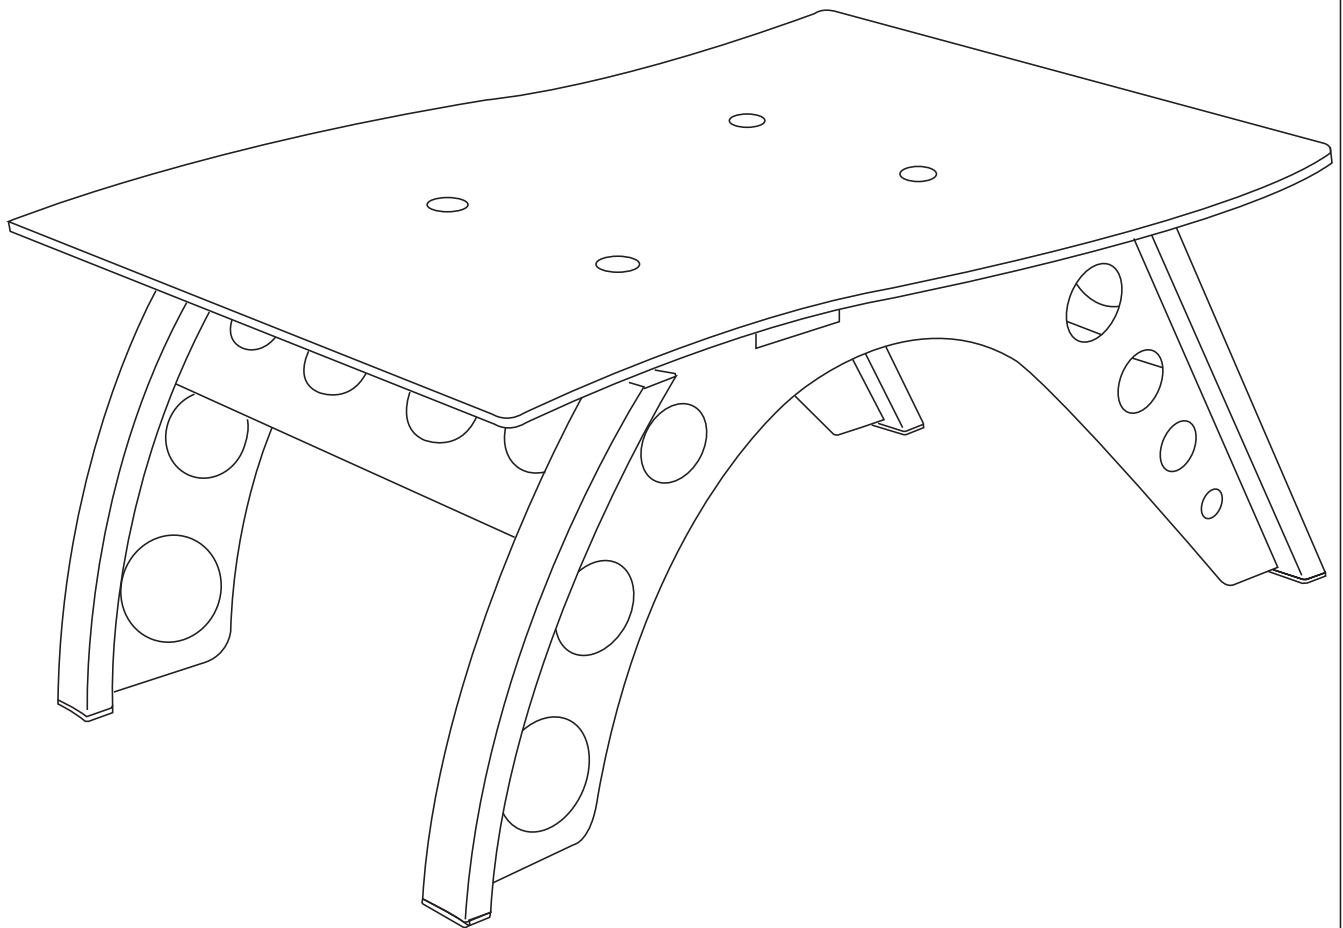

**PITSTOP CHICANE SIDE TABLE
ST9000**

PARTS ASSEMBLY

**PITSTOP
CHICANE SIDE TABLE
ST9000**

PARTS ASSEMBLY

1 Secure side table base to glass bottom with four bolts, lock-washer and washer

Side Table Base Bolts