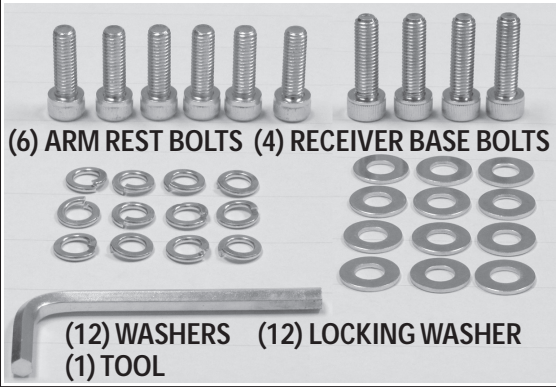

1

**PITSTOP GT  
RECEIVER CHAIR  
GT4000  
PARTS ASSEMBLY**

*Lentermani*