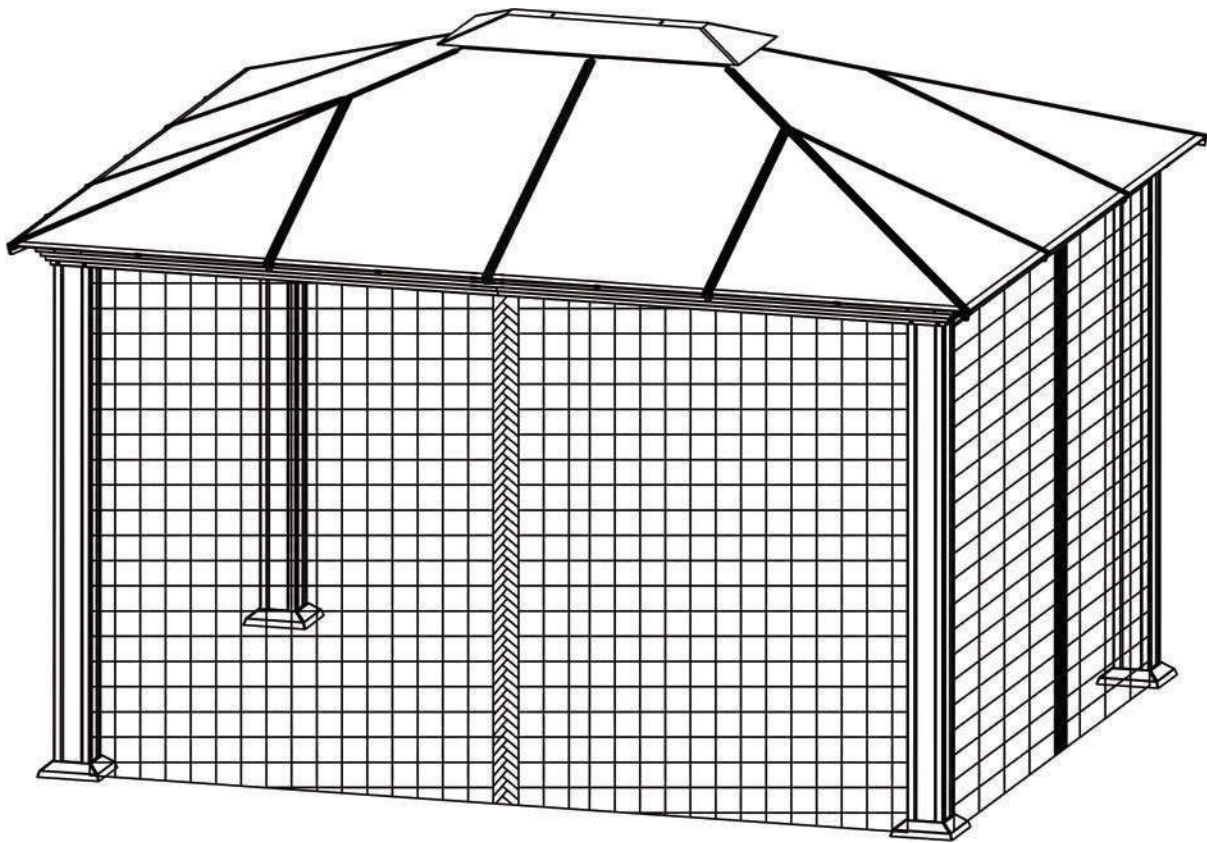

GZH3-1214-NT

GZH3-1216-NT

Netting Curtain Installation Manual

  @paragonoutdoorcompany

Paragon Group USA

Customer Service: (877) 782 4482 Email: cs-outdoors@paragongroupusa.com

NO.	DRAWING	QTY	NO.	DRAWING	QTY
46	 1468 mm	4	49		44 +4
47	 GZH3-1214-NT=1793mm GZH3-1216-NT=2068mm	4	50		1
48	 M4x15 mm	36 +4	52		1