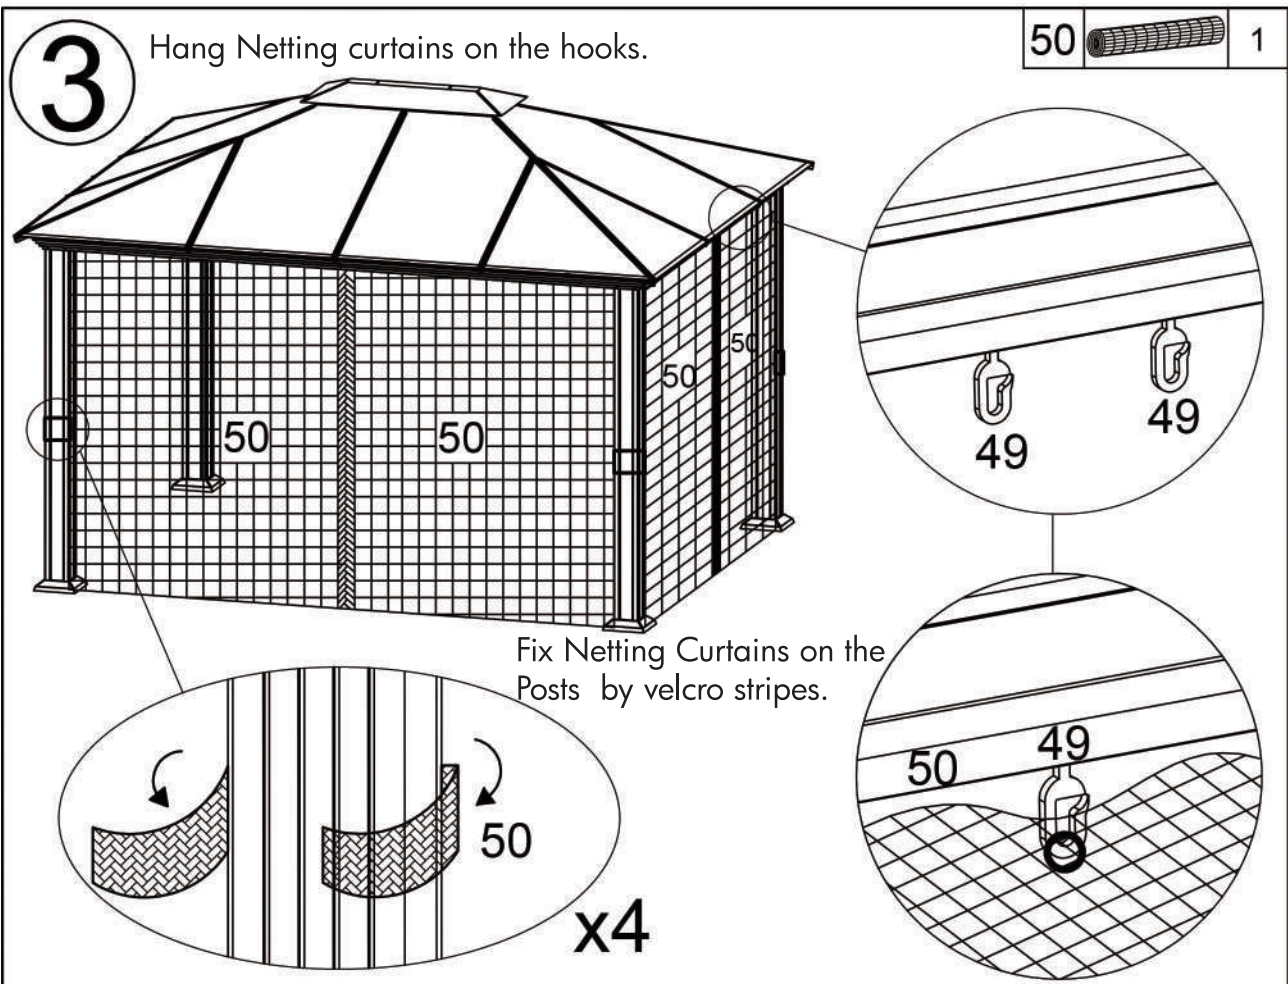

GZH3-1214-NT

GZH3-1216-NT

Netting Curtain Installation Manual

  @paragonoutdoorcompany

Paragon Group USA

Customer Service: (877) 782 4482 Email: cs-outdoors@paragongroupusa.com

NO.	DRAWING	QTY	NO.	DRAWING	QTY
46	 1468 mm	4	49		44 +4
47	 GZH3-1214-NT=1793mm GZH3-1216-NT=2068mm	4	50		1
48	 M4x15 mm	36 +4	52		1