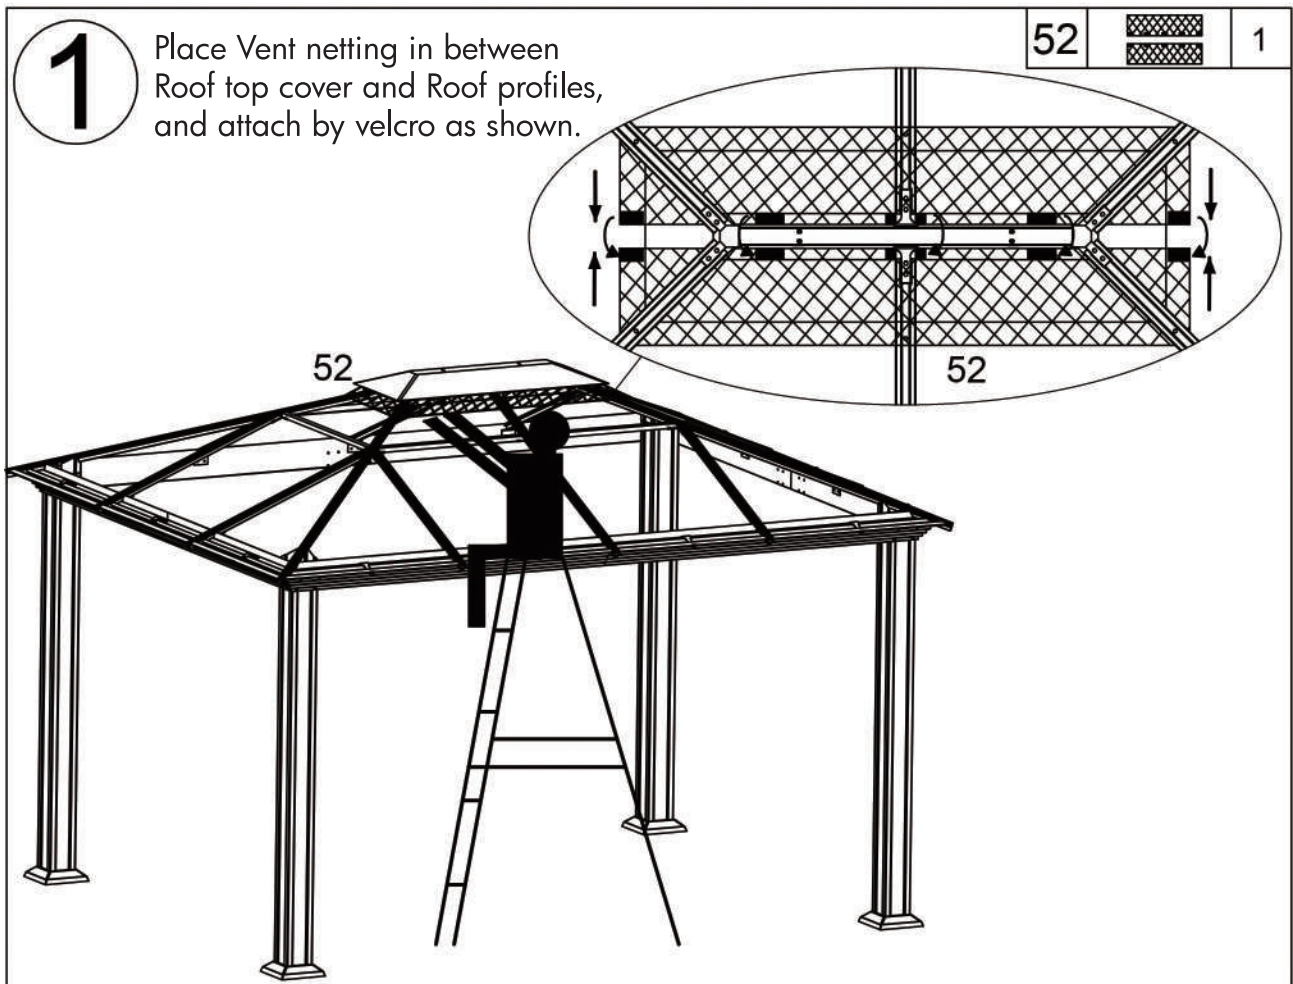

GZH3-1214-NT

GZH3-1216-NT

Netting Curtain Installation Manual

  @paragonoutdoorcompany

Paragon Group USA

Customer Service: (877) 782 4482 Email: cs-outdoors@paragongroupusa.com

NO.	DRAWING	QTY	NO.	DRAWING	QTY
46	 1468 mm	4	49		44 +4
47	 GZH3-1214-NT=1793mm GZH3-1216-NT=2068mm	4	50		1
48	 M4x15 mm	36 +4	52		1