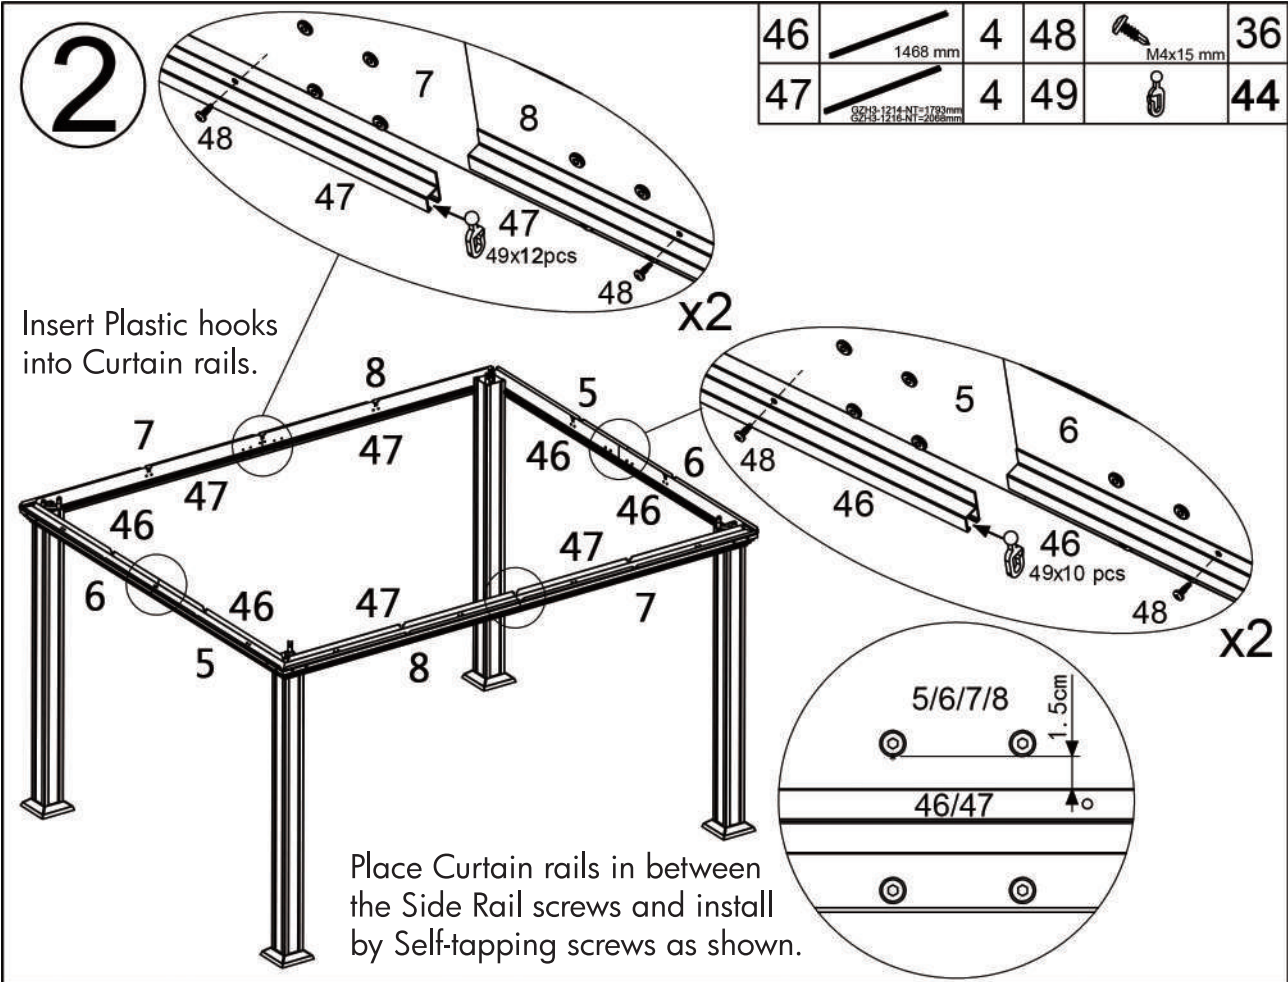

GZH3-1214-NT

GZH3-1216-NT

Netting Curtain Installation Manual

  @paragonoutdoorcompany

Paragon Group USA

Customer Service: (877) 782 4482 Email: cs-outdoors@paragongroupusa.com

NO.	DRAWING	QTY	NO.	DRAWING	QTY
46	 1468 mm	4	49		44 +4
47	 GZH3-1214-NT=1793mm GZH3-1216-NT=2068mm	4	50		1
48	 M4x15 mm	36 +4	52		1