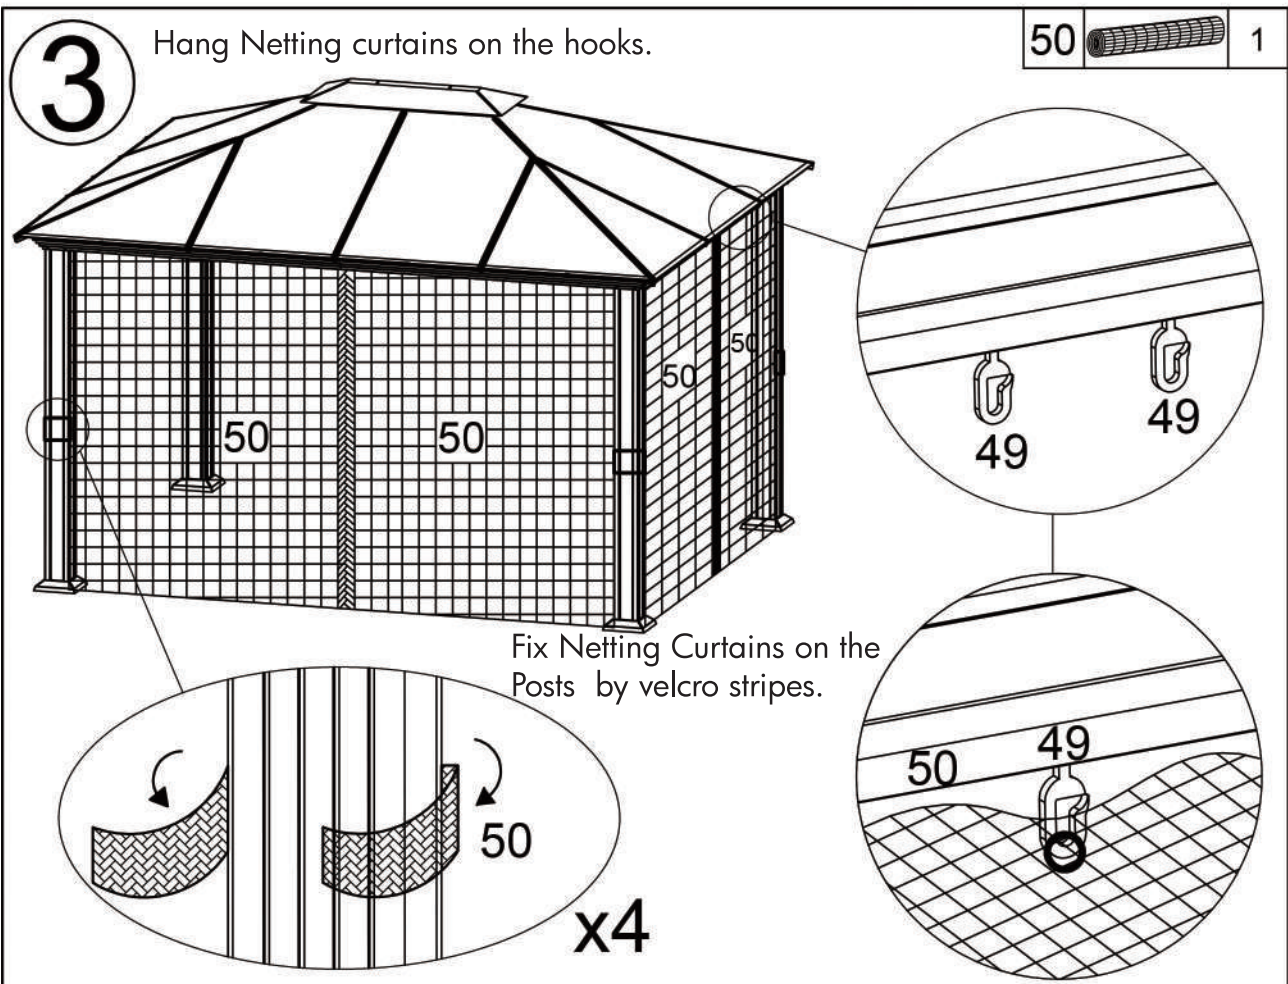

## Netting Curtain Installation Manual

  @paragonoutdoorcompany

Paragon Group USA

Customer Service: (877) 782 4482 Email: [cs-outdoors@paragongroupusa.com](mailto:cs-outdoors@paragongroupusa.com)

NO.	DRAWING	QTY	NO.	DRAWING	QTY
46	 1468 mm	4	49		36 +4
47	 1168 mm	4	50		1
48	 M4x15 mm	28 +3	52		1