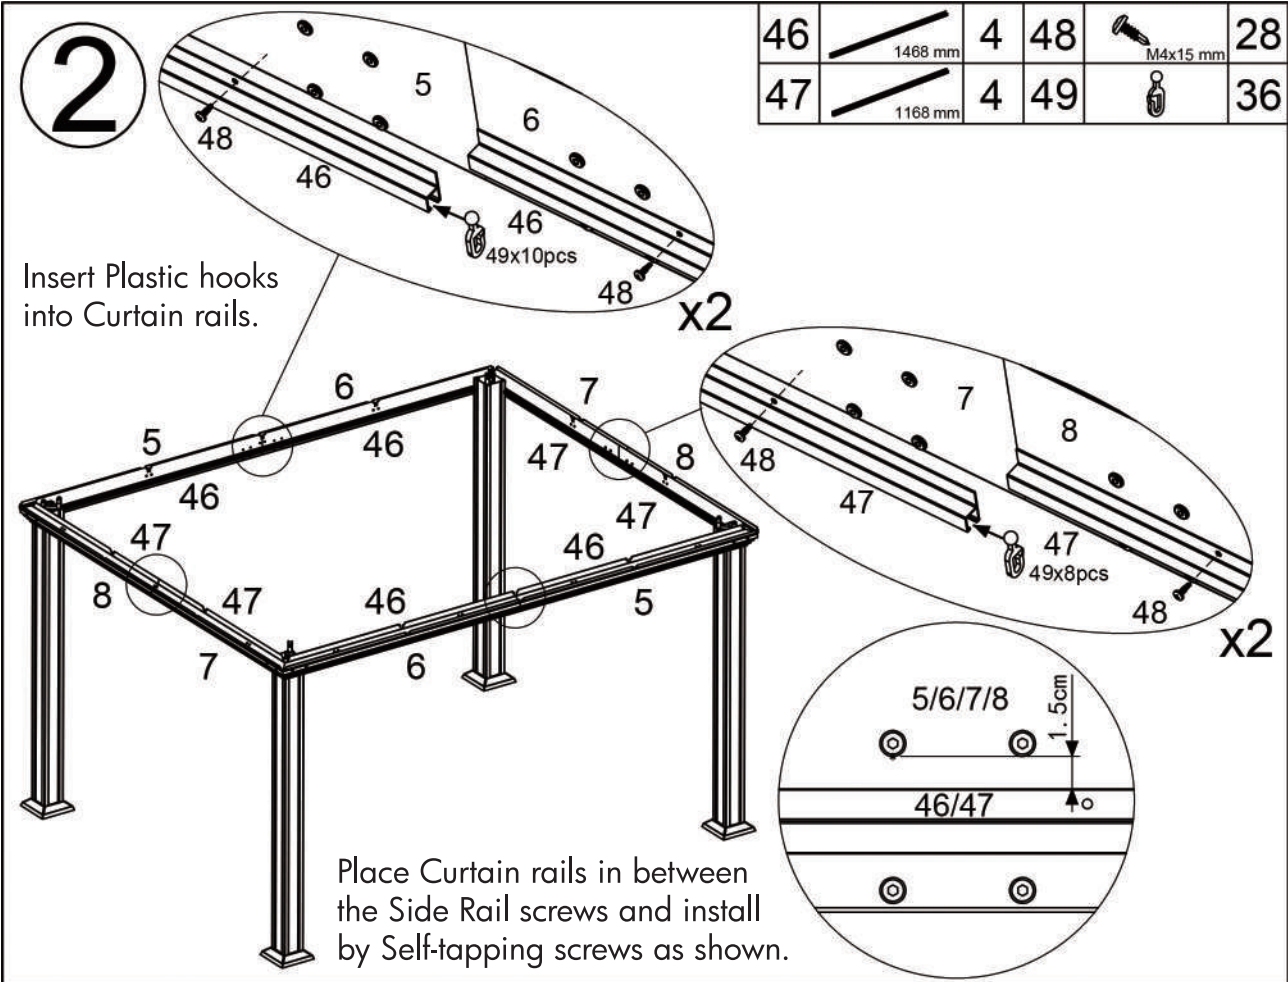

## Netting Curtain Installation Manual

  @paragonoutdoorcompany

Paragon Group USA

Customer Service: (877) 782 4482 Email: [cs-outdoors@paragongroupusa.com](mailto:cs-outdoors@paragongroupusa.com)

NO.	DRAWING	QTY	NO.	DRAWING	QTY
46	 1468 mm	4	49		36 +4
47	 1168 mm	4	50		1
48	 M4x15 mm	28 +3	52		1