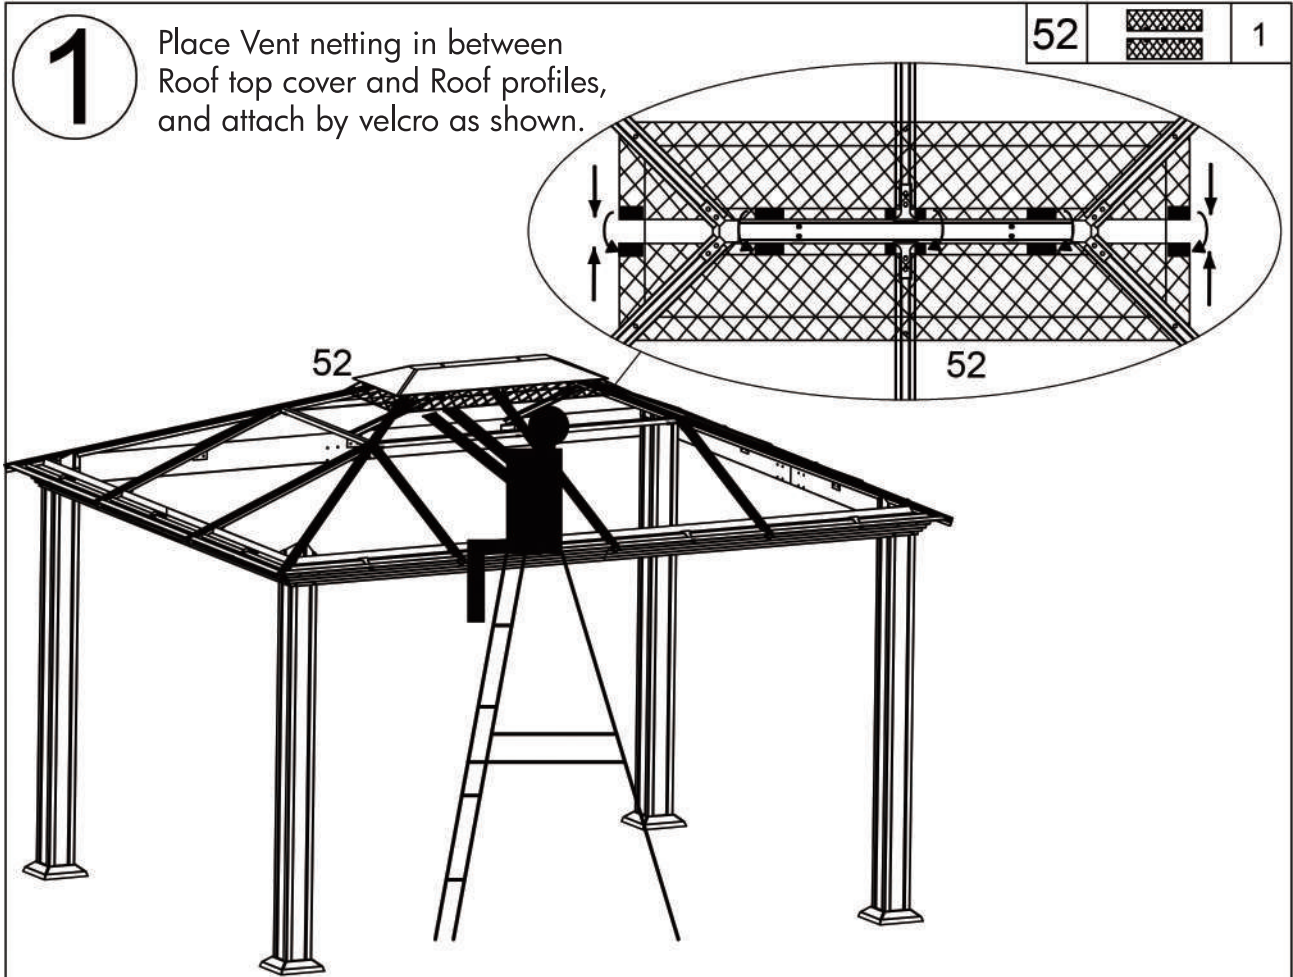

## Netting Curtain Installation Manual

  @paragonoutdoorcompany

Paragon Group USA

Customer Service: (877) 782 4482 Email: [cs-outdoors@paragongroupusa.com](mailto:cs-outdoors@paragongroupusa.com)

NO.	DRAWING	QTY	NO.	DRAWING	QTY
46	 1468 mm	4	49		36 +4
47	 1168 mm	4	50		1
48	 M4x15 mm	28 +3	52		1