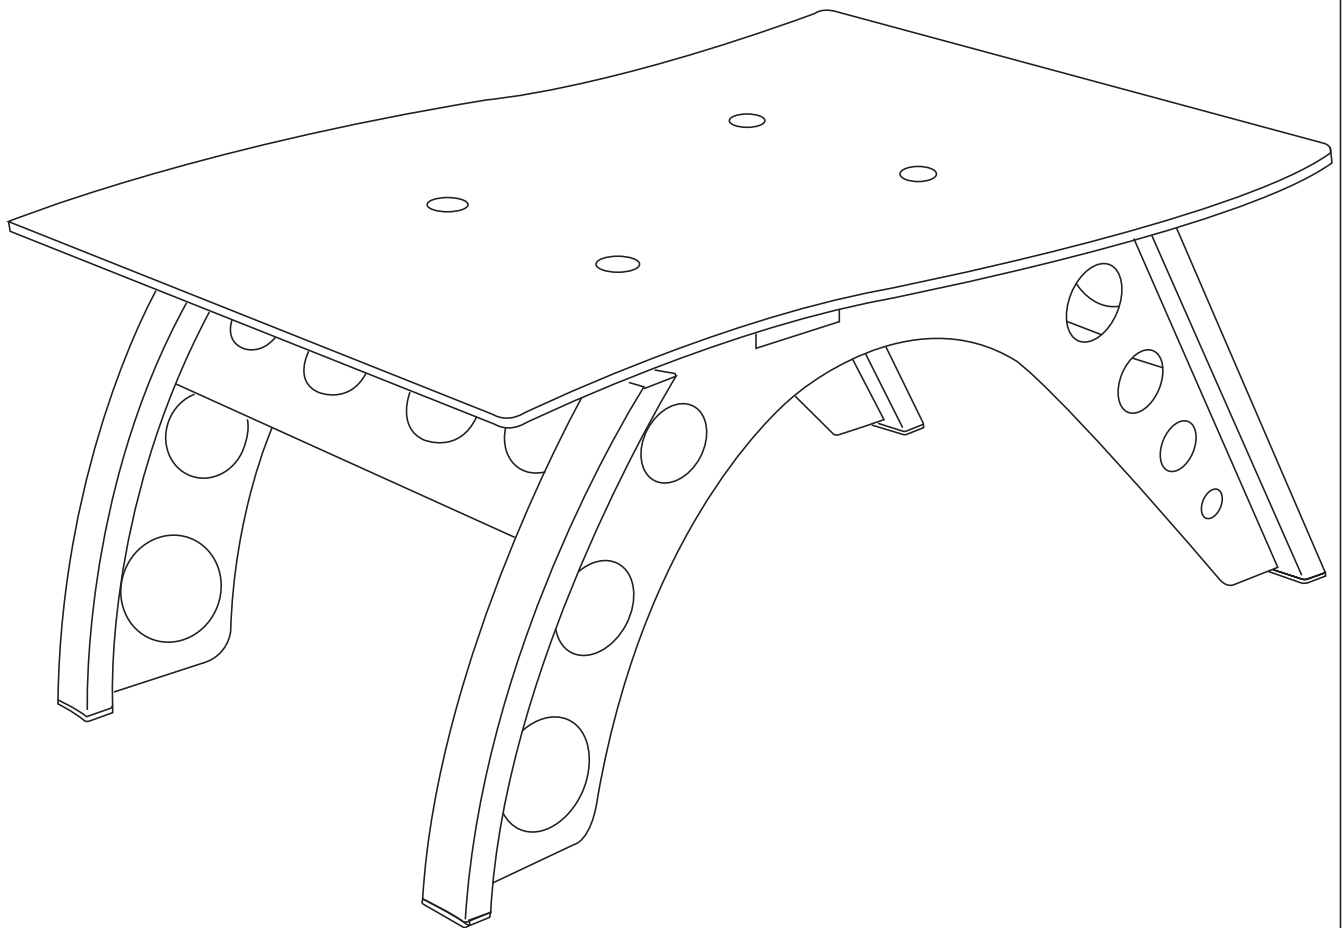

PITSTOP CHICANE SIDE TABLE ST9000

PARTS ASSEMBLY

**PITSTOP
CHICANE SIDE TABLE
ST9000
PARTS ASSEMBLY**

1 Secure side table base to glass bottom with four bolts, lock-washer and washer